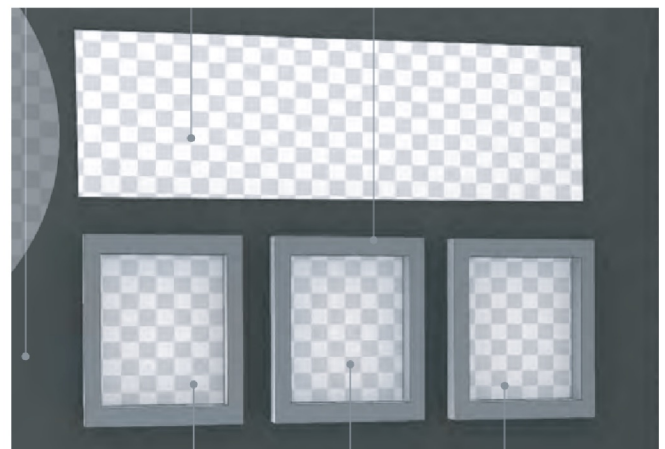

ROCK/FOSSILS/MINERAL SAMPLES

Fossiliferous Limestone	Sandstone
Gneiss	Shale
Granite	Slate
Marble	

The rock samples will be featured in these shadowboxes.

Donated items are not applicable for STEAM Society, but may be recognized on digital screens throughout the campus.