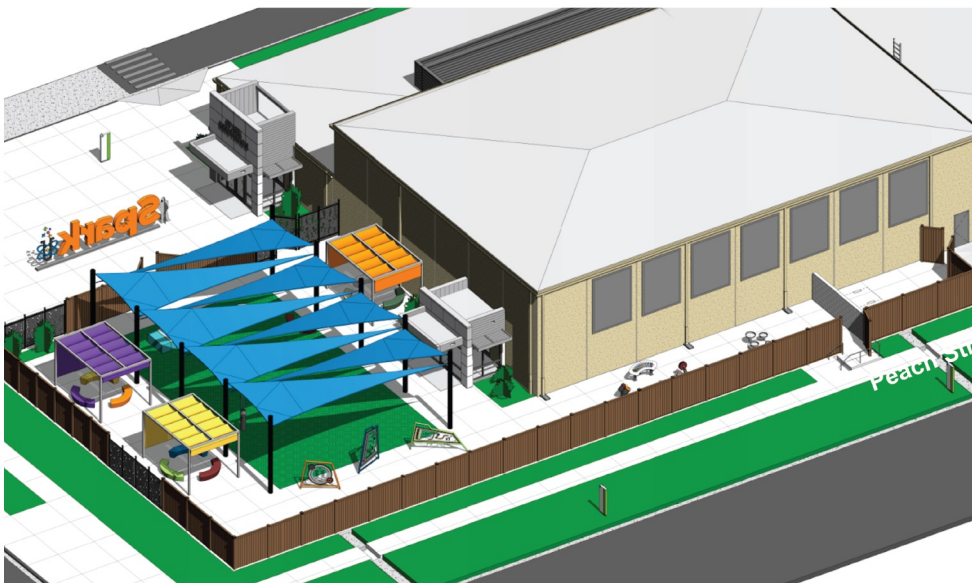

Green Rube Goldberg

Total: \$11,460

Innovation Park is the outdoor area attached to the Spark Science Center. It is an engaging and interactive space where visitors can explore and learn about various elements of science outdoors. This area will also be used for programming.