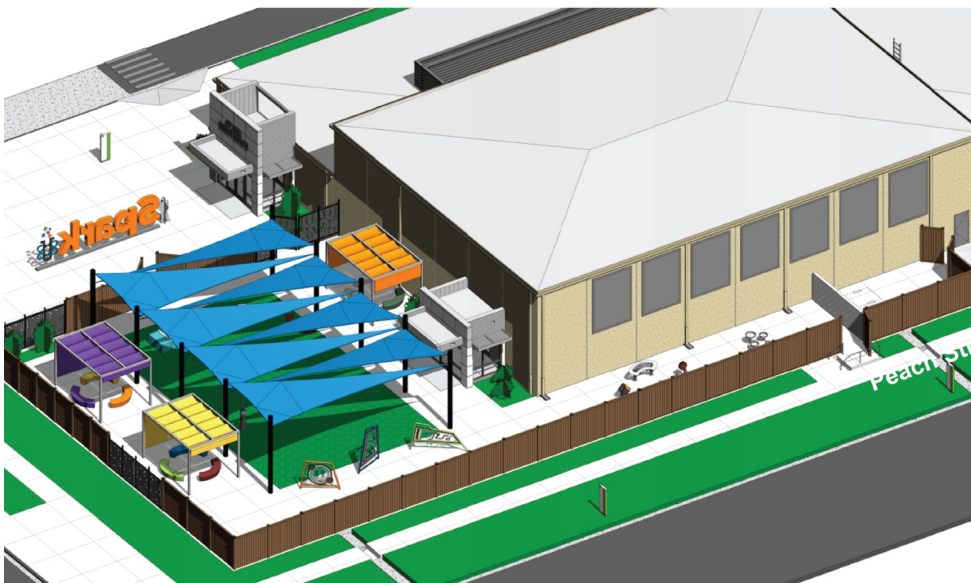

Total: \$11,460

Green Rube Goldberg

Total: \$11,460

Innovation Park is the outdoor area attached to the Spark Science Center. It is an engaging and interactive space where visitors can explore and learn about various elements of science outdoors. This area will also be used for programming.