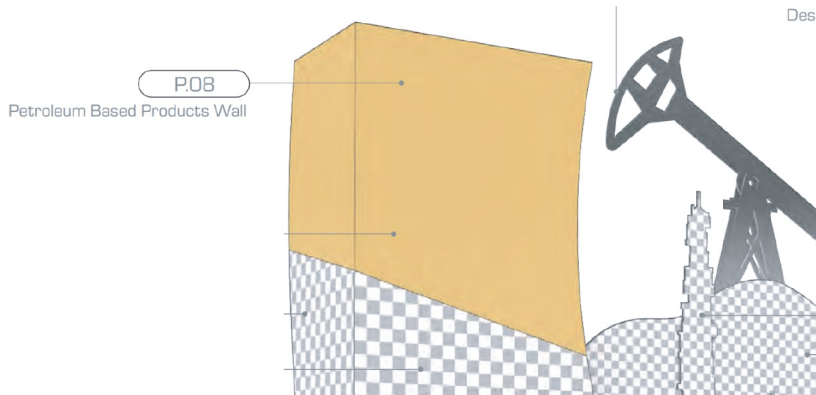

PETROLEUM ITEMS

Total Cost: $1,000

SOLD

This section will include many products such as rubber kitchen gloves, lipstick, a garden hose, tennis shoes, and a boogie board. The total payment may be split into two gifts of $500 each.

PHYSICS

Total Cost: $22,200

SOLD

Magnetic Cloud

Cost: $11,000

SOLD

Plasma Globe

Cost: $1,200

SOLD

(2) Snap Circuits Kits & Flight Deck

Total: $500

SOLD

Air Tube

Cost: $9,500

WEATHER & ENVIRONMENT

Total Cost: $12,200

SOLD

Scent Machine

Cost: $2,200

SOLD

Static Dome

Cost: $500

SOLD

Earthquake Simulator Table

Cost: $9,500