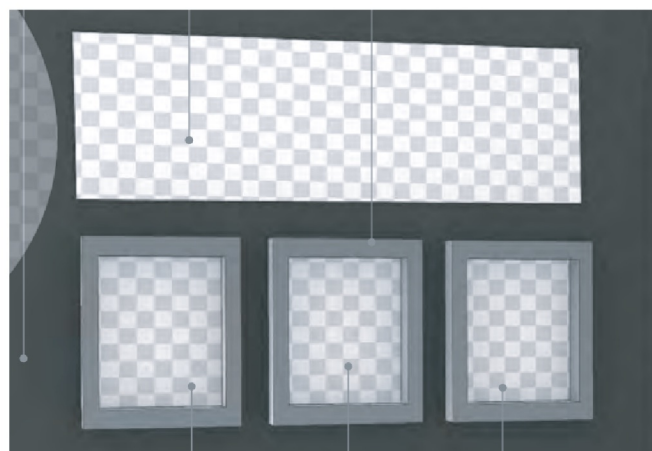

ROCK/FOSSILS/MINERAL SAMPLES

Fossiliferous Limestone   Sandstone

Gneiss   Shale

Granite   Slate

Marble

The rock samples will be featured in these shadowboxes.

Donated items are not applicable for STEAM Society, but may be recognized on digital screens throughout the campus.