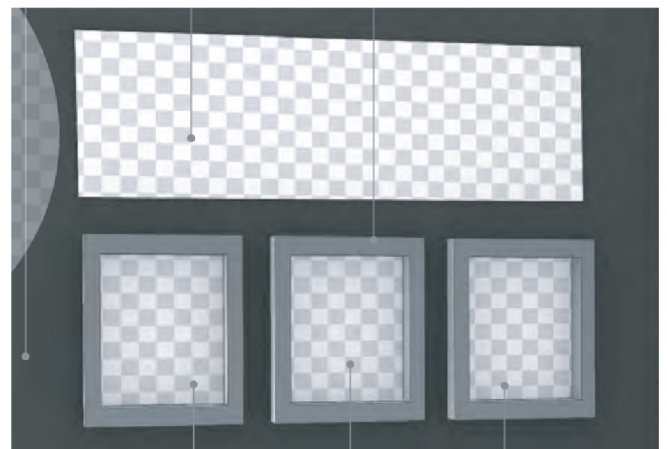

Mannequin

Cost: \$100

Flight Simulation Game

Cost: \$7,500

ITEMS THAT CAN BE DONATED

Please contact Marsha Hammack at 325.673.4587 ext. 124 to donate.

ROCK/FOSSILS/MINERAL SAMPLES

Fossiliferous Limestone	Sandstone
Gneiss	Shale
Granite	Slate
Marble	