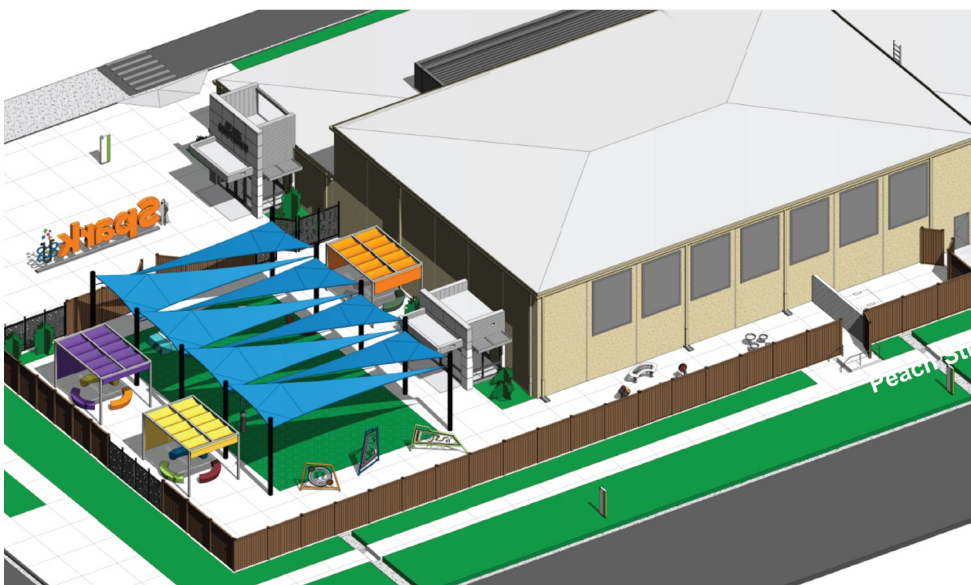

Orange Rube Goldberg

Total: \$11,460

Green Rube Goldberg

Total: \$11,460

Innovation Park is the outdoor area attached to the Spark Science Center. It is an engaging and interactive space where visitors can explore and learn about various elements of science outdoors. This area will also be used for programming.