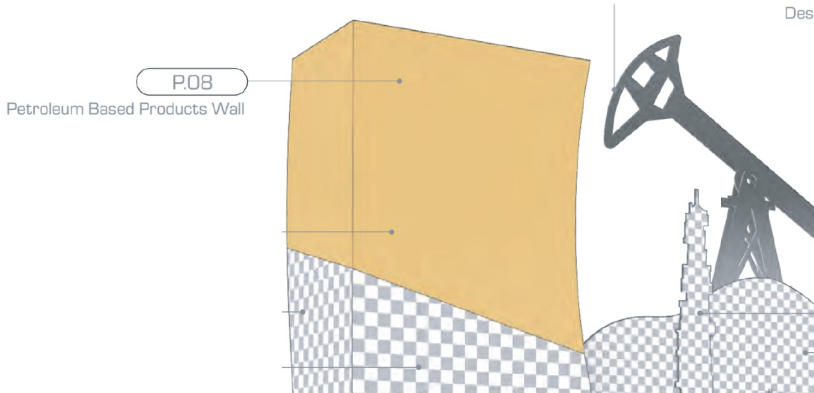

PETROLEUM ITEMS

Total Cost: $1,000

SOLD

This section will include many products such as rubber kitchen gloves, lipstick, a garden hose, tennis shoes, and a boogie board. The total payment may be split into two gifts of $500 each.

PHYSICS

Total Cost: $22,200

SOLD

Magnetic Cloud

Cost: $11,000

SOLD

Plasma Globe

Cost: $1,200

SOLD

(2) Snap Circuits Kits & Flight Deck

Total: $500

SOLD

Air Tube

Cost: $9,500

WEATHER & ENVIRONMENT

Total Cost: $12,200

SOLD

Scent Machine

Cost: $2,200

SOLD

Static Dome

Cost: $500

SOLD

Earthquake Simulator Table

Cost: $9,500