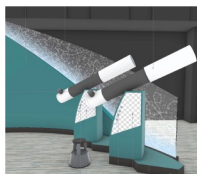

Telescope

Cost: $13,400